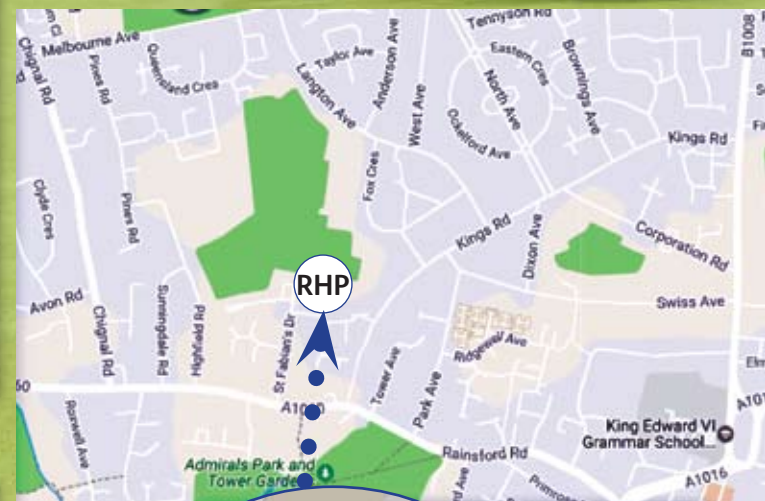

... Are you an experienced bowler looking for a change of Club, returning to bowls or a complete beginner? You will always be very welcome at RHP.

Have you ever tried bowls before? It gets you out and gives you something to look forward to, the skills you develop and the enjoyment you will experience can take you to whatever level you want.

In the summer we bowl outside and throughout the winter we play carpet bowls in our pavillion.

Other entertainments include Quiz nights, Whist drives, Bingo, Coffee mornings, Social evenings, Fish and chip suppers. Coaching is readily available for both types of bowls. There is ample car parking.

Please contact any of the club members below.

Ian on 01245 349212

Andrea on 01245 269836

John on 01245 357177